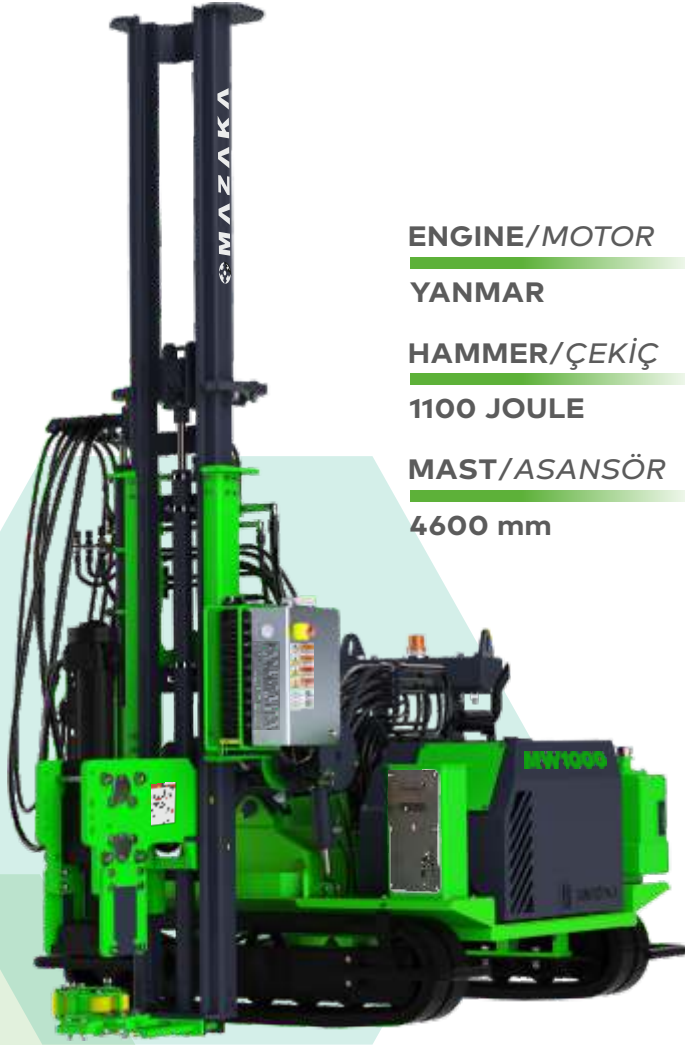

MAZAKA
HEAVY INDUSTRY

MW1000

PILE DRIVER MACHINE

MAZAKA
HEAVY INDUSTRY

ENGINE/MOTOR

YANMAR

HAMMER/ÇEKİÇ

1100 JOULE

MAST/ASANSÖR

4600 mm

MW1000

PILE DRIVER MACHINE

KAZIK ÇAKMA MAKİNASI

TECHNICAL FEATURES

TEKNİK ÖZELLİKLER

Gross power Güç	47.6 hp / 35.5 kW 57.1 hp / 42 kW
--------------------	--------------------------------------