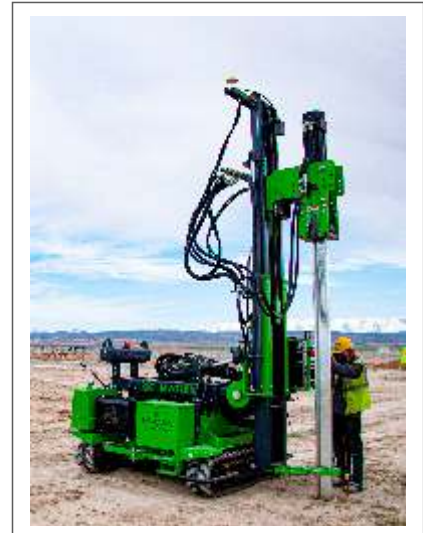

MAZAKA
GROUP